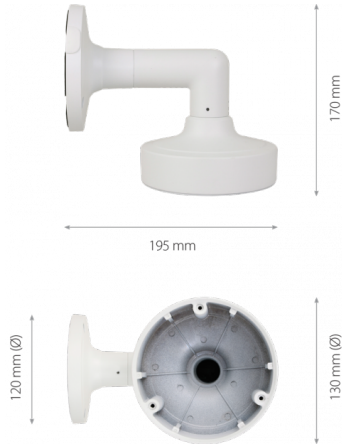

Wall mount cable managed bracket

NVB-6600WB

DIMENSIUNI

Tip	suport prindere perete cu management de cablu
Aplicatie	selected 6000 IP series models of camera (detailed list of compatible cameras and other products can be found on the website in the file in the "Downloads" tab)
Material	aluminiu
Culoare	alb
Capacitate incarcare	2 kg
Dimensiuni (mm)	130 (W) x 170 (H) x 195 (L)
Greutate	0.57 kg