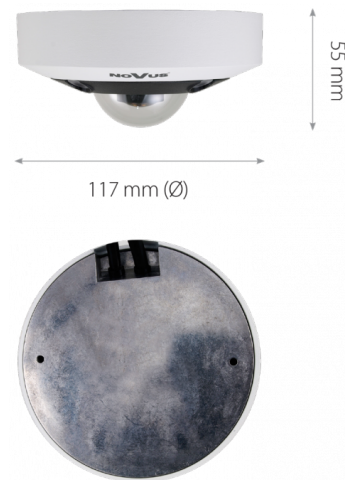

DIMENSIUNI

Imagine	
Senzor imagine	12 MPX CMOS senzor 1/1.7" SONY Exmor R STARVIS
Numar de pixeli efectivi	4072 (H) x 3046 (V)
Iluminarea minimă	0.1 lx/F2.8 - mod de culoare (DSS), 0.01 lx/F2.8 - B/W mod (DSS), 0 lx (cu IR pornit) - B/W mod
Shutter electronic	auto/manual: 1/1 s - 1/10000 s
Digital Slow Shutter (DSS)	până la 1 s
Wide Dynamic Range (WDR)	da
Digital Noise Reduction (DNR)	2D, 3D
Lentila	
Tip lentila	fisheye, f=1.65 mm/F2.8
Zi/Noapte	
Mod comutare	meccanic cu filtru IR
Modul de comutare	auto, manual, timp, extern, senzor de lumina, inteligent
Reglarea nivelului de comutare	da
Orar comutare	Astfel
Senzor lumina vizibil	Astfel
Rețea	
Rezoluție flux video	4000 x 3000, 3840 x 2160 (4K Ultra HD), 3200 x 1800 (QHD+), 3072 x 2048, 1920 x 1080 (Full HD), 1280 x 1024 (SXGA), 1280 x 720 (HD), 1024 x 768 (XGA), 800 x 600 (SVGA), 720 x 576 (D1), 640 x 480 (VGA), 352 x 288 (CIF), 320 x 240 (QVGA)
Frecvența cadrelor	20 fps pentru 4000 x 3000, 30 fps pentru 3840 x 2160 (UHD), 60 fps pentru 1920 x 1080 (Full HD) și rezoluții mai slabe
Mod multi-flux	4 fluxuri
Compresie video/audio	H.264, MJPEG/G.711, G.726, AAC, LPCM
Numar de conexiuni simultane	max. 10
Latime de banda	70 Mb/s in total
Protocoloale de rețea suportate	HTTP, TCP/IP, IPv4/v6, UDP, HTTPS, Multicast, FTP, DHCP, DNS, NTP, RTSP, RTP, UPnP, SNMP, QoS, IEEE 802.1X, PPPoE
Suport protocol ONVIF	Profile S/G
Configurare camera	prin Internet Explorer browser limba: Poloneza, Engleza, Rusa, si altele
Software compatibil	NMS
Alte functii	
Zone private	5
Detectie la miscare	da
Audio Detection	yes
Procesare imagine	rotire imagine la 90°, rotire imagine la 180°, sharpening, efectul oglinzii
Pre alarma/Post alarma	până la 3 s sau 20 cadre/până la 9999 s sau 20 cadre
Reacția sistemului la evenimente	e-mail cu atașament, salvare fisier pe server FTP, salvare fisier pe card SD, salvare fisier pe server NAS, activare ieșiri de alarma, notificare HTTP
Led-uri IR	
Numar Led-uri	4
Distanța	5 m
Unghi	95°
Interfață	
Intrari/iesiri audio	1 x jack (3.5 mm)/1 x Jack (3.5 mm)
Intrari/iesiri de alarma	1 (NO/NC)/1
Interfață rețea	1 x Ethernet - RJ-45 interfață, 10/100/1000 Mbit/s
Slot card memorie	microSD - capacitate până la 64GB
Parametri instalare	
Dimensiuni (mm)	117 (Ø) x 55 (H)
Greutate	0.5 kg
Grad protecție	IP 66 (details in the user's manual)
Carcasa	vandal proof IK10 impact rating aluminiu, alb
Alimentare electrica	PoE, 12 VDC
Consum de energie	8.1 W, 10 W (cu IR pornit)
Temperatura de functionare	-10°C - 50°C